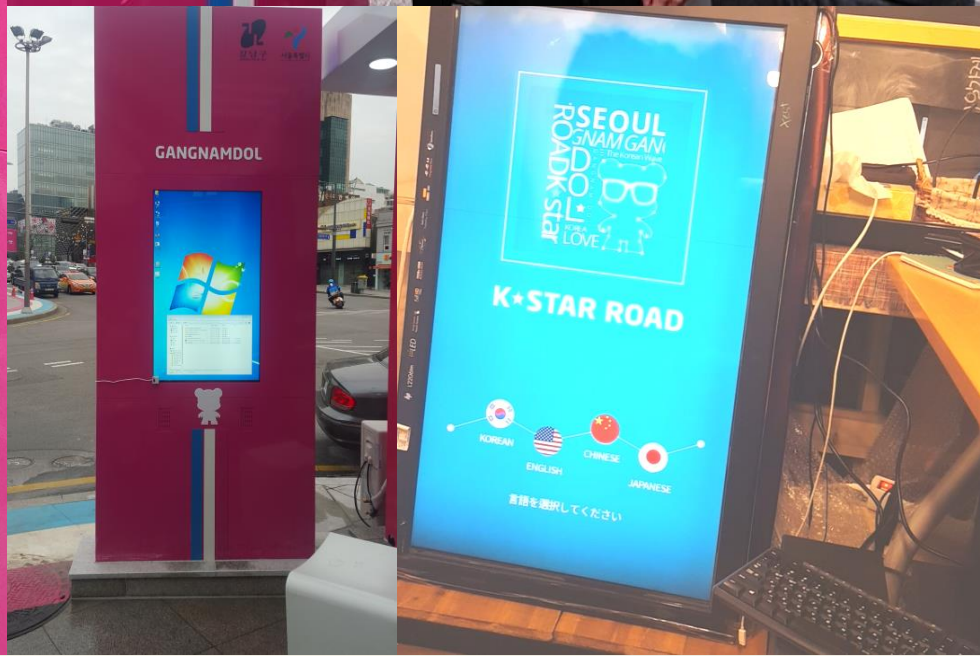

PORTFOLIO 2015

K-star load 한류스타거리 키오스크 소프트웨어 - (강남구)