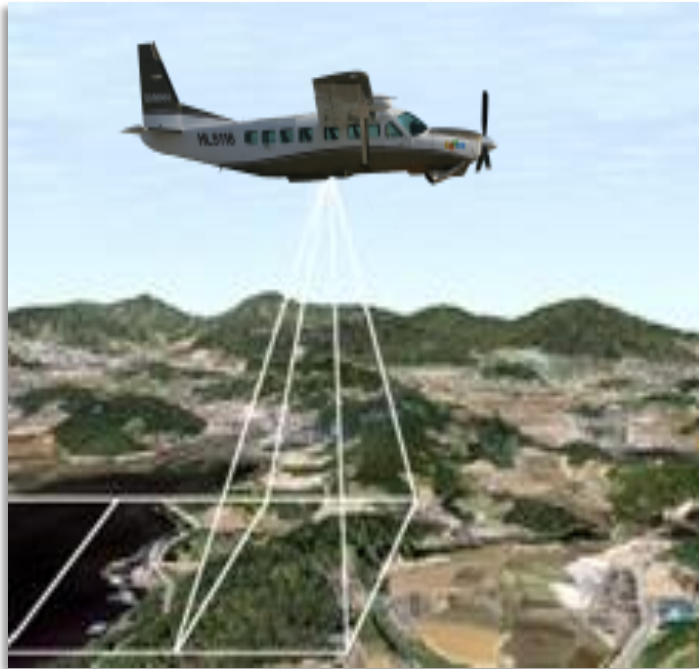

An aerial photograph of a city, likely Seoul, showing a large stadium with a distinctive curved, tiered seating bowl. The stadium is surrounded by greenery, parking lots, and other sports facilities. In the background, a dense urban landscape with numerous high-rise buildings and a river is visible. A white diagonal line cuts across the image from the top right to the bottom left, separating the foreground stadium area from the background city.

### 전국 항공사진 촬영