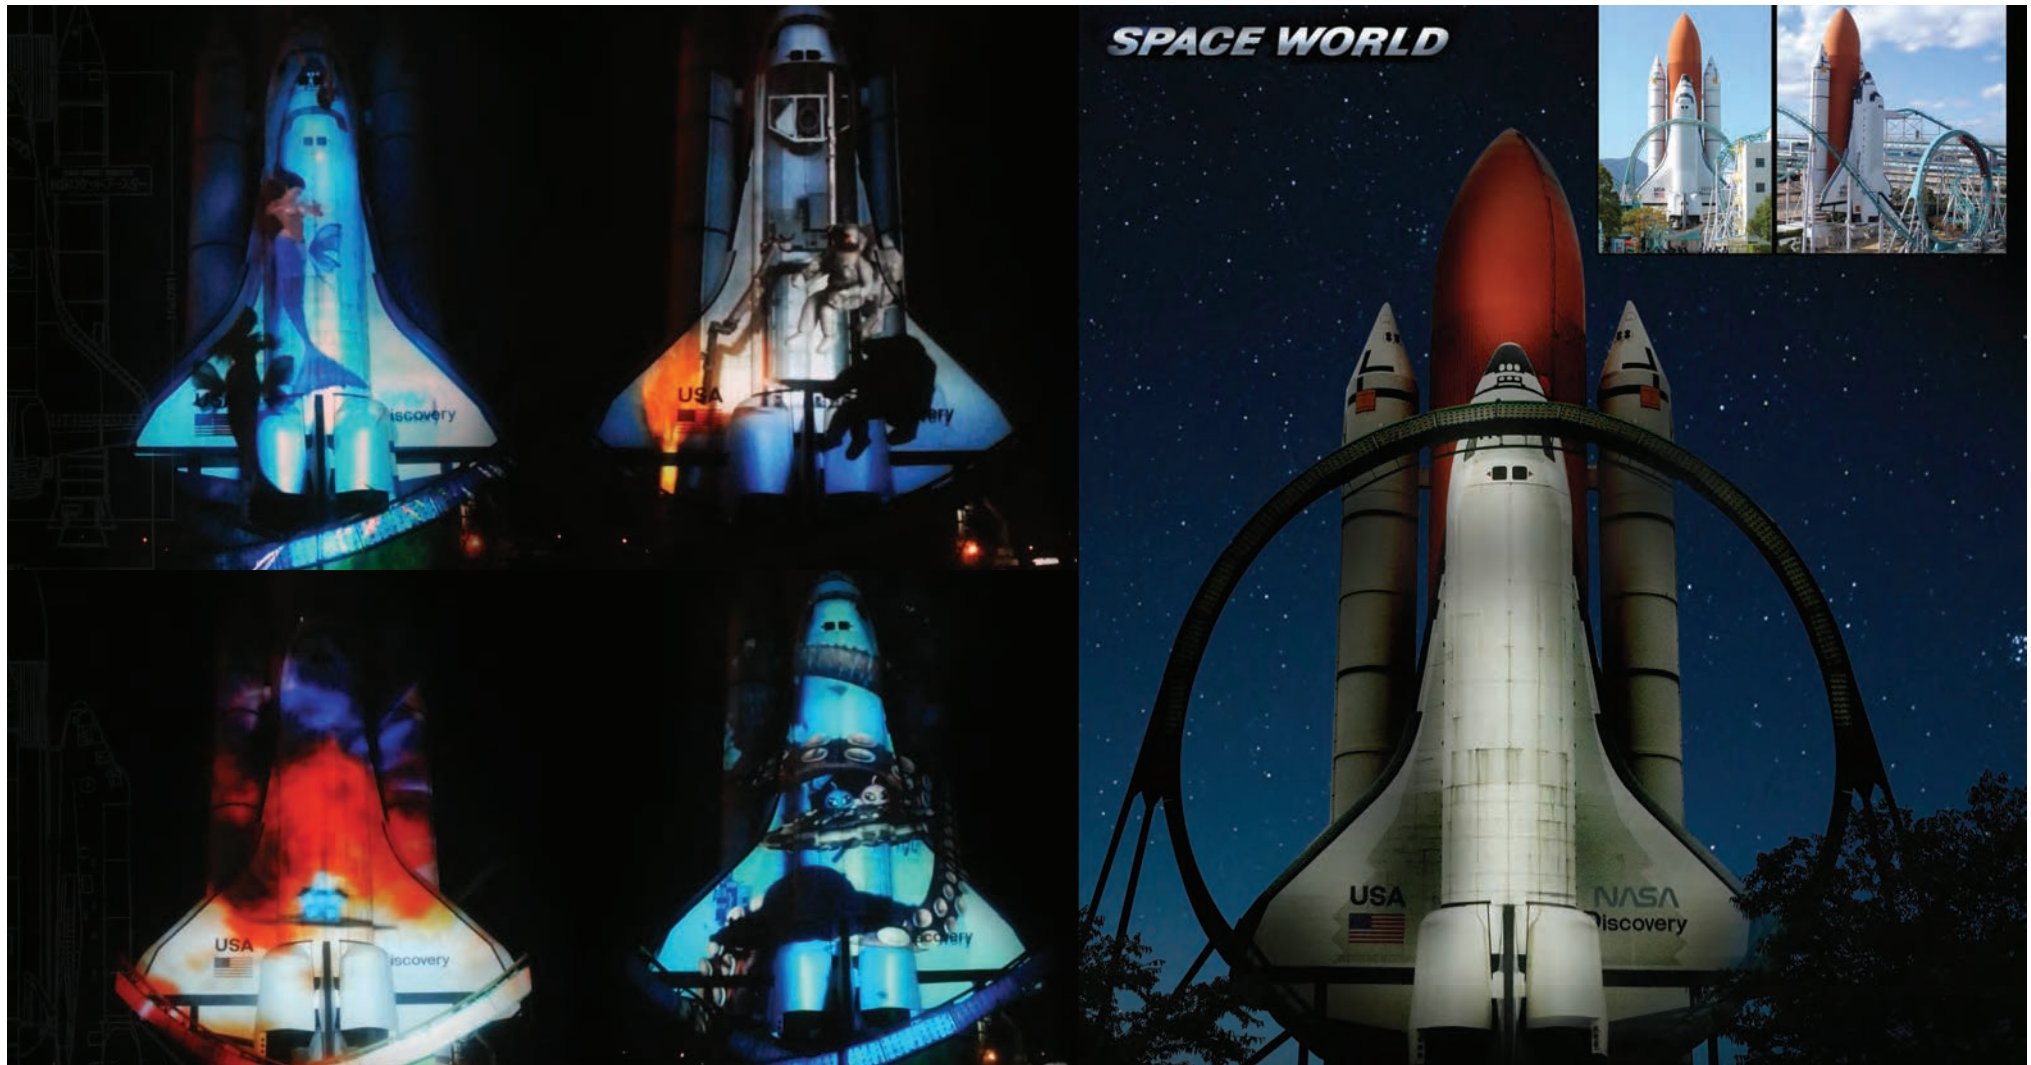

Client
Project name
Running time
Duration

HUISTENBOSCH in Japan
STADHIUS Building Projection mapping
7'
2011. 12. 31 ~ Present

Musical

Stage Video &
Promotion Video

Gwanghwamun Younga

Client	Gwanghwamun Younga
Project name	Musical {Gwanghwamun Younga} · Stage Video & Promotion Video
Director	Gina Lee
Actor	U-Know(TVXQ), SUNG JE(CHOSHINSUNG) etc
Running time	160'
Duration	2011. 07. 19 ~ PERFORMING IN JAPAN