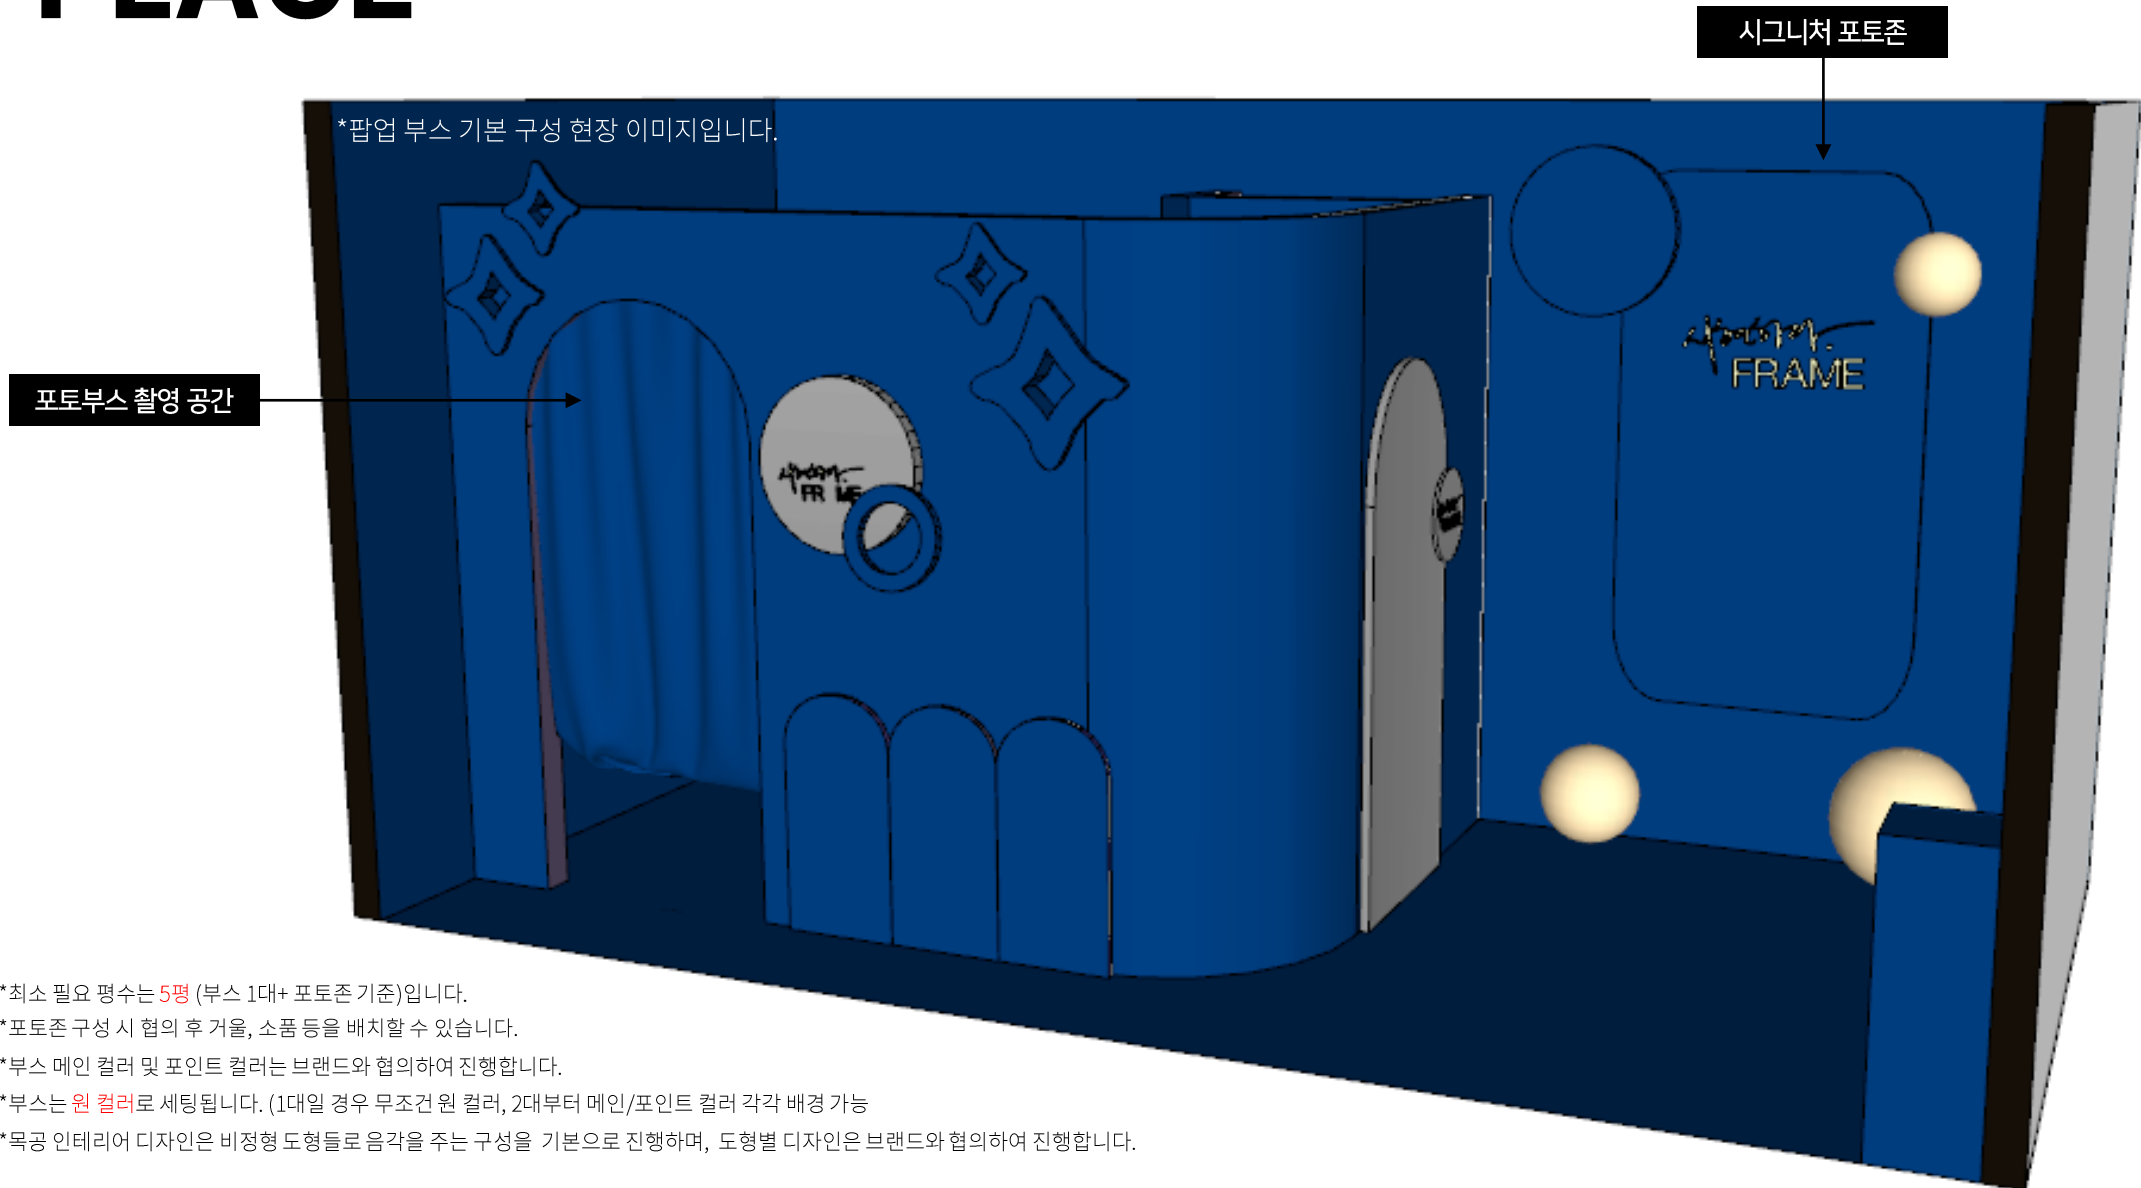

대외비

PLACE

*최소 필요 평수는 5평 (부스 1대+ 포토존 기준)입니다.

*포토존 구성 시 협의 후 거울, 소품 등을 배치할 수 있습니다.

*부스 메인 컬러 및 포인트 컬러는 브랜드와 협의하여 진행합니다.

*부스는 원 컬러로 세팅됩니다. (1대일 경우 무조건 원 컬러, 2대부터 메인/포인트 컬러 각각 배경 가능)

*목공 인테리어 디자인은 비정형 도형들로 음각을 주는 구성을 기본으로 진행하며, 도형별 디자인은 브랜드와 협의하여 진행합니다.